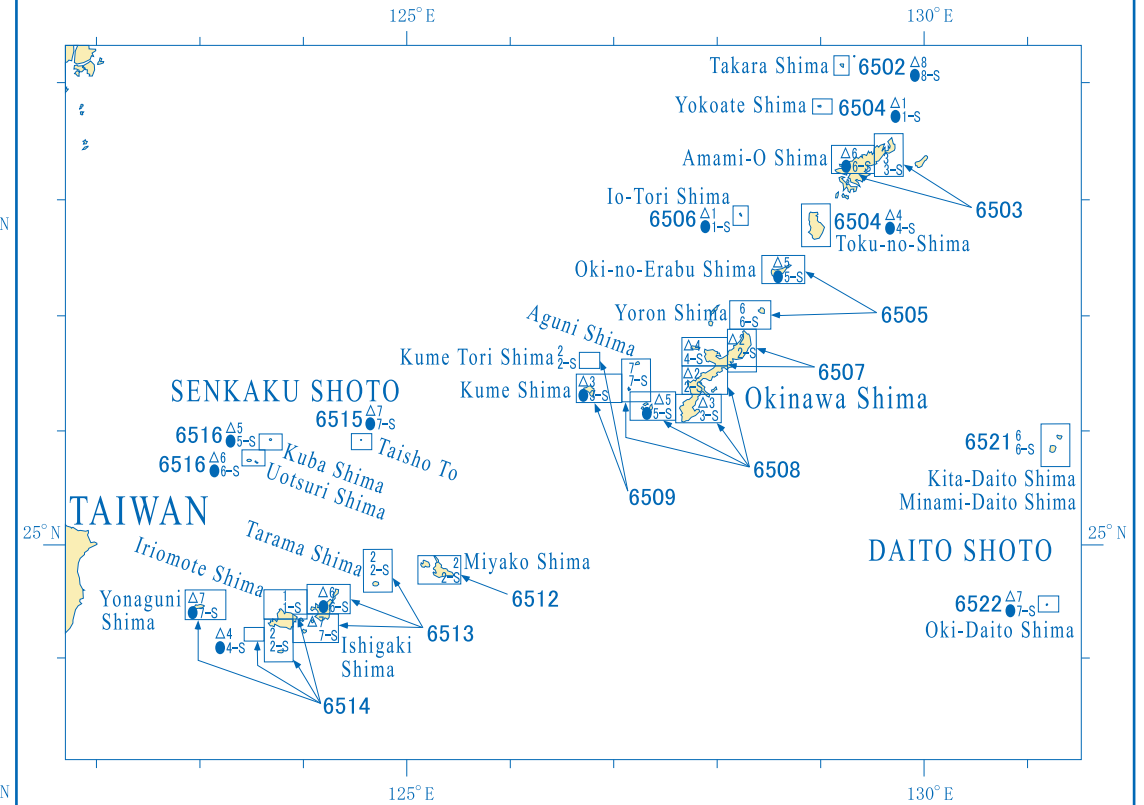

R Basic Maps of the Sea in Coastal Waters

Plan No.1 NANSEI SHOTO

Plan No.2 NANPO SHOTO